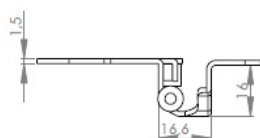

PRODUCT SHEET

Description:

Self Closing Hinge "Forte" 6mm Overlay, Steel-Bronze Pl.

Item number:

15.90.011-1

Units	Box	Carton	HS Code	Barcode
Pcs.	50	300	8302100090	

5704866062121

SISO A/S