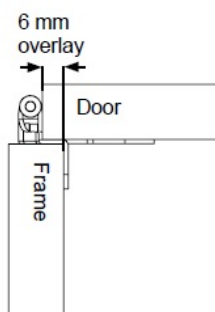

PRODUCT SHEET

Description:

Self Closing Hinge "Forte" 6mm Overlay, Steel-Bronze Pl.

Item number:

15.90.011-1

Units	Box	Carton	HS Code	Barcode
Pcs.	50	300	8302100090	

5704866062121

SISO A/S