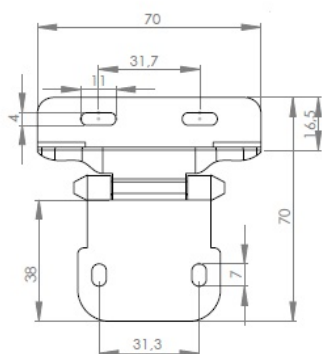

PRODUCT SHEET

Description:

Self Closing Hinge "Forte" 6mm Overlay, Steel-Bronze Pl.

Item number:

15.90.011-1

Units	Box	Carton	HS Code	Barcode
Pcs.	50	300	8302100090	

5704866062121

SISO A/S